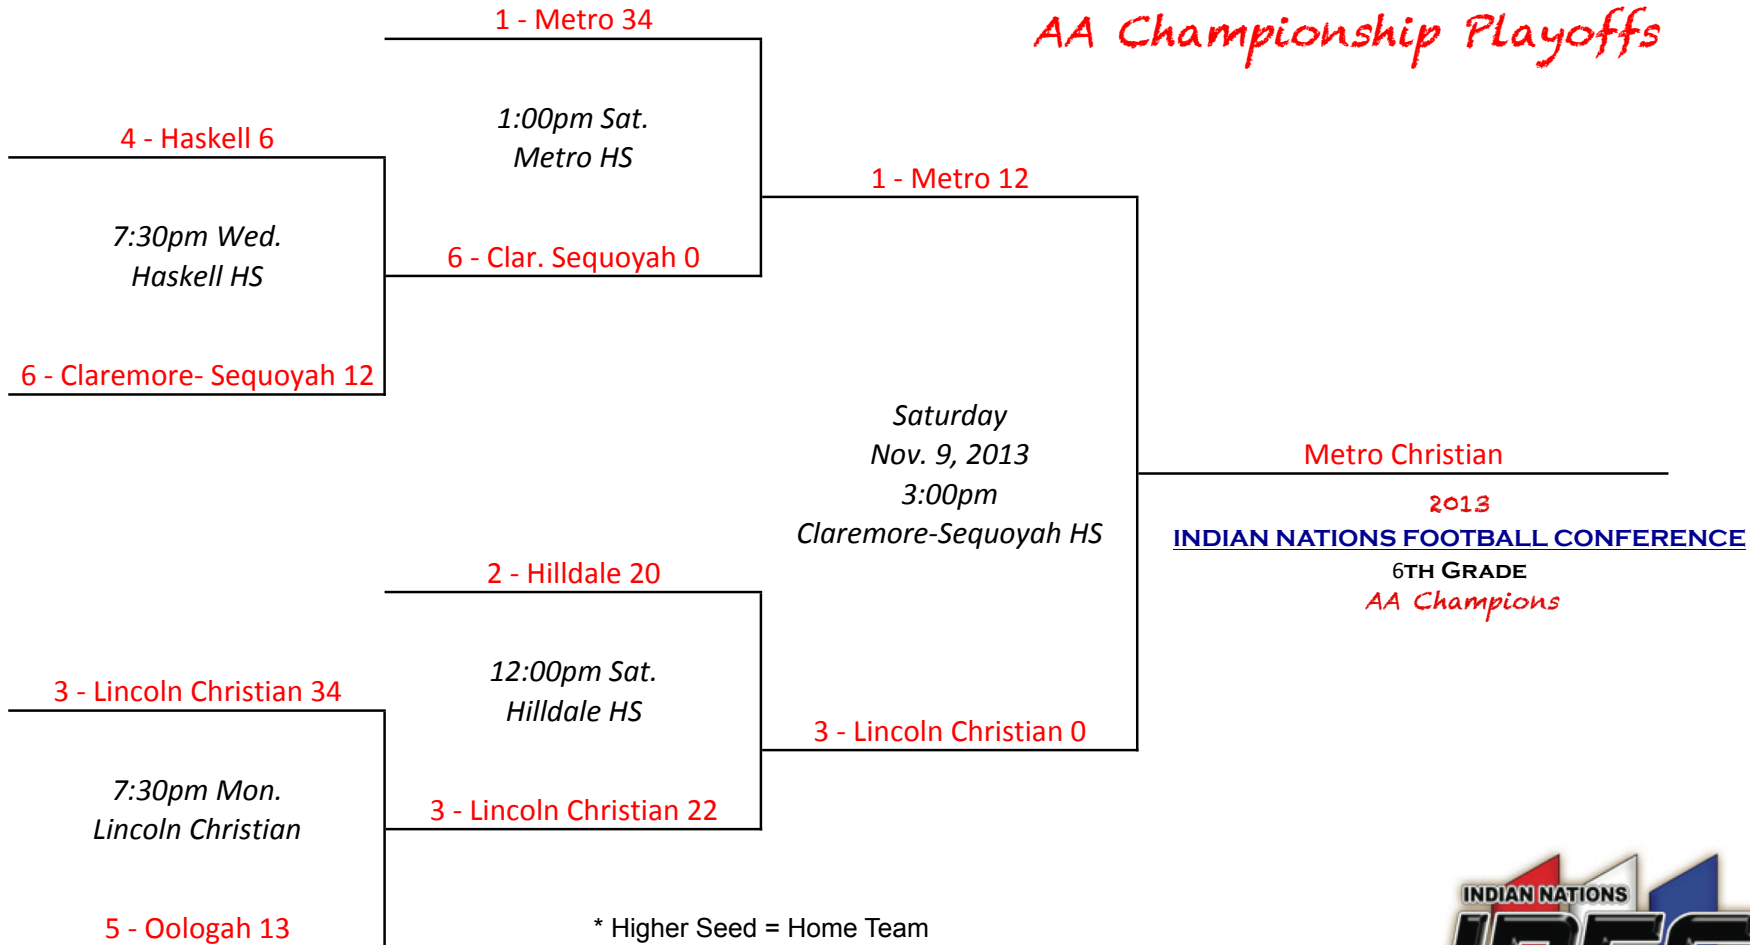

Twenty Thirteen
INDIAN NATIONS FOOTBALL CONFERENCE

6TH GRADE
AA Championship Playoffs

* Higher Seed = Home Team
 ** Bottom = Home Team on same Seed.